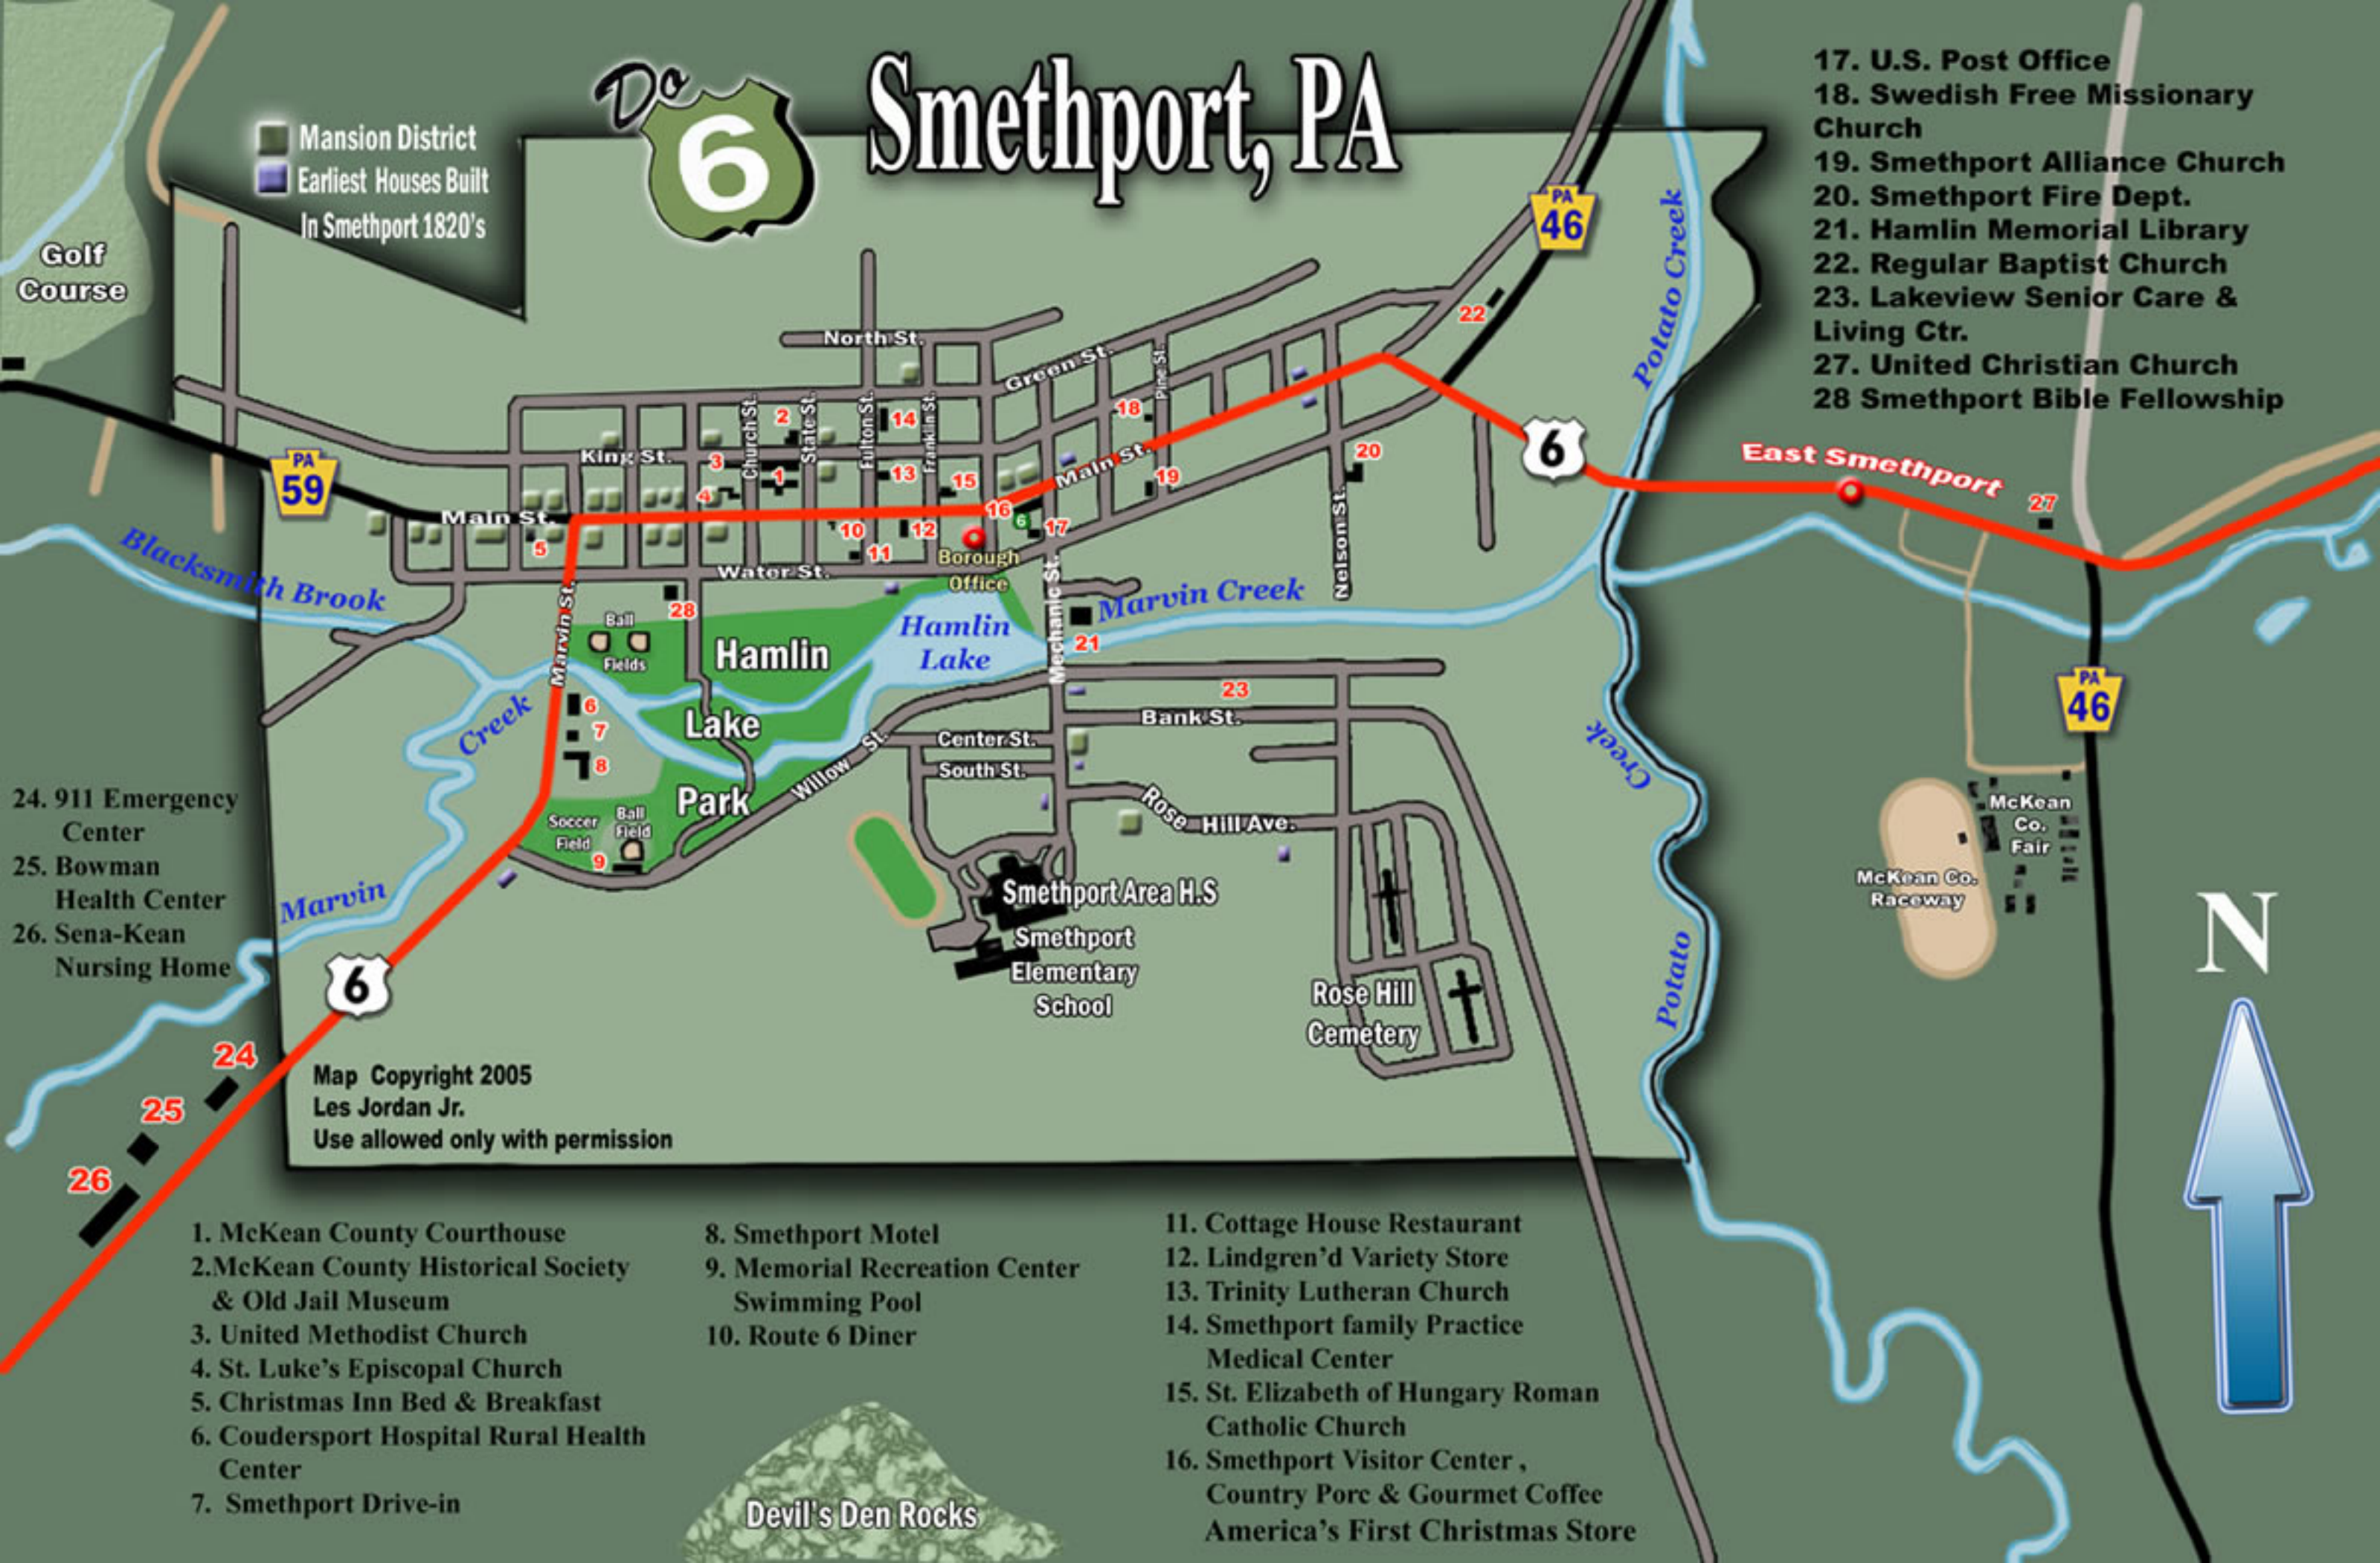

Smethport, PA

 Mansion District
 Earliest Houses Built In Smethport 1820's

- 17. U.S. Post Office
- 18. Swedish Free Missionary Church
- 19. Smethport Alliance Church
- 20. Smethport Fire Dept.
- 21. Hamlin Memorial Library
- 22. Regular Baptist Church
- 23. Lakeview Senior Care & Living Ctr.
- 27. United Christian Church
- 28. Smethport Bible Fellowship

Golf Course

- 24. 911 Emergency Center
- 25. Bowman Health Center
- 26. Sena-Kean Nursing Home

Map Copyright 2005
 Les Jordan Jr.
 Use allowed only with permission

- 1. McKean County Courthouse
- 2. McKean County Historical Society & Old Jail Museum
- 3. United Methodist Church
- 4. St. Luke's Episcopal Church
- 5. Christmas Inn Bed & Breakfast
- 6. Coudersport Hospital Rural Health Center
- 7. Smethport Drive-in

- 8. Smethport Motel
- 9. Memorial Recreation Center Swimming Pool
- 10. Route 6 Diner

- 11. Cottage House Restaurant
- 12. Lindgren's Variety Store
- 13. Trinity Lutheran Church
- 14. Smethport family Practice Medical Center
- 15. St. Elizabeth of Hungary Roman Catholic Church
- 16. Smethport Visitor Center, Country Pore & Gourmet Coffee America's First Christmas Store